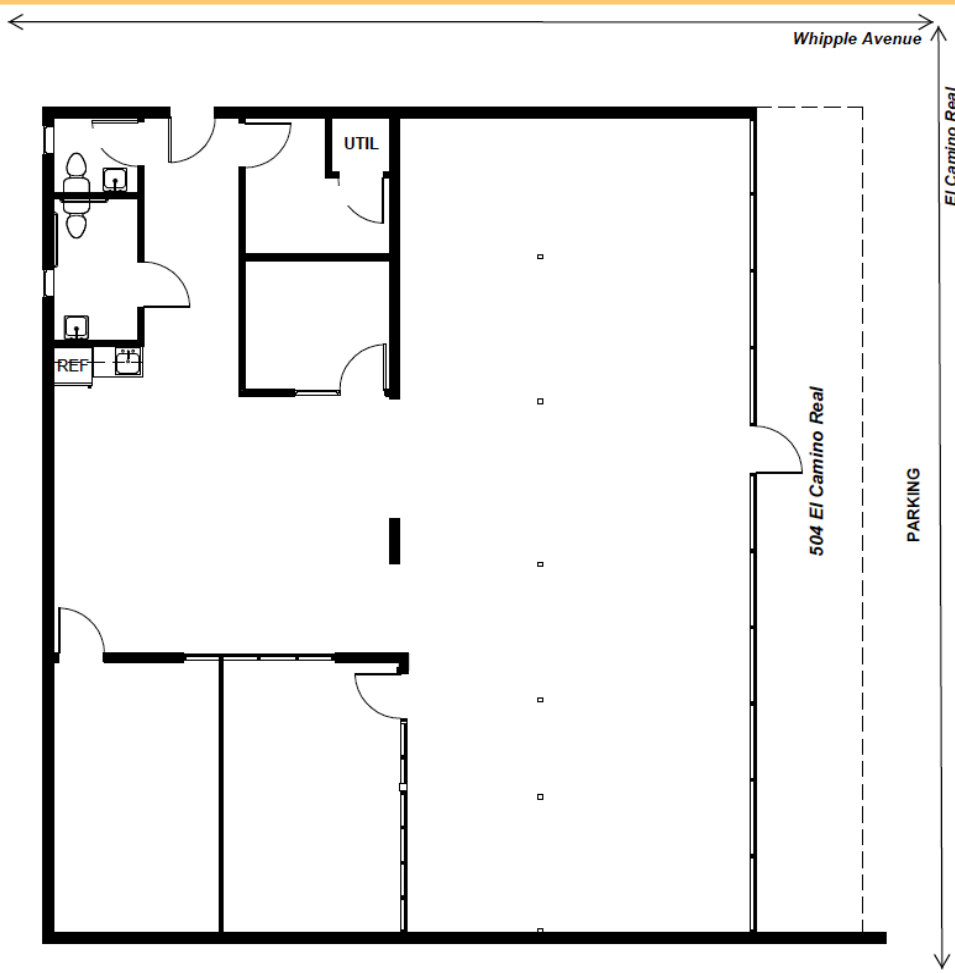

AVAILABLE

1047

STARTUP
SPACE

504 EL CAMINO REAL REDWOOD CITY

APPROX. 2,600 SF

- CONFERENCE ROOM
- PRIVATE OFFICES/MEETING ROOMS
- RESTROOMS
- KITCHENETTE
- ON-SITE PARKING AVAILABLE, NEGOTIABLE

RENDERINGS ARE INTENDED AS A GENERAL REFERENCE. ACTUAL AREAS, FEATURES, MATERIALS, FINISHES, FURNISHINGS OR LAYOUT MAY DIFFER THAN SHOWN.