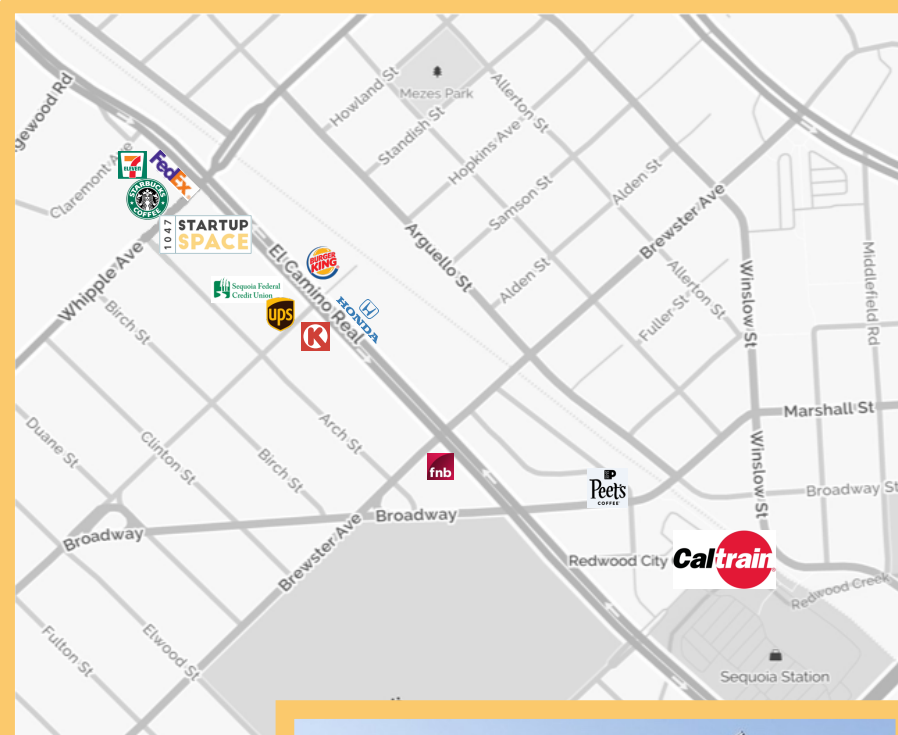

AVAILABLE

1047

STARTUP
SPACE

504 EL CAMINO REAL REDWOOD CITY

APPROX. 2,600 SF

- CONFERENCE ROOM
- PRIVATE OFFICES/MEETING ROOMS
- RESTROOMS
- KITCHENETTE
- ON-SITE PARKING AVAILABLE, NEGOTIABLE

RENDERINGS ARE INTENDED AS A GENERAL REFERENCE. ACTUAL AREAS, FEATURES, MATERIALS, FINISHES, FURNISHINGS OR LAYOUT MAY DIFFER THAN SHOWN.